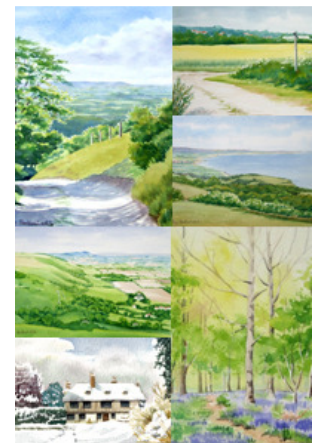

For further details please contact me at:

Tel: 01903 813058

Email cbedford@tesco.net

Web site: www.bedford-white-art.co.uk